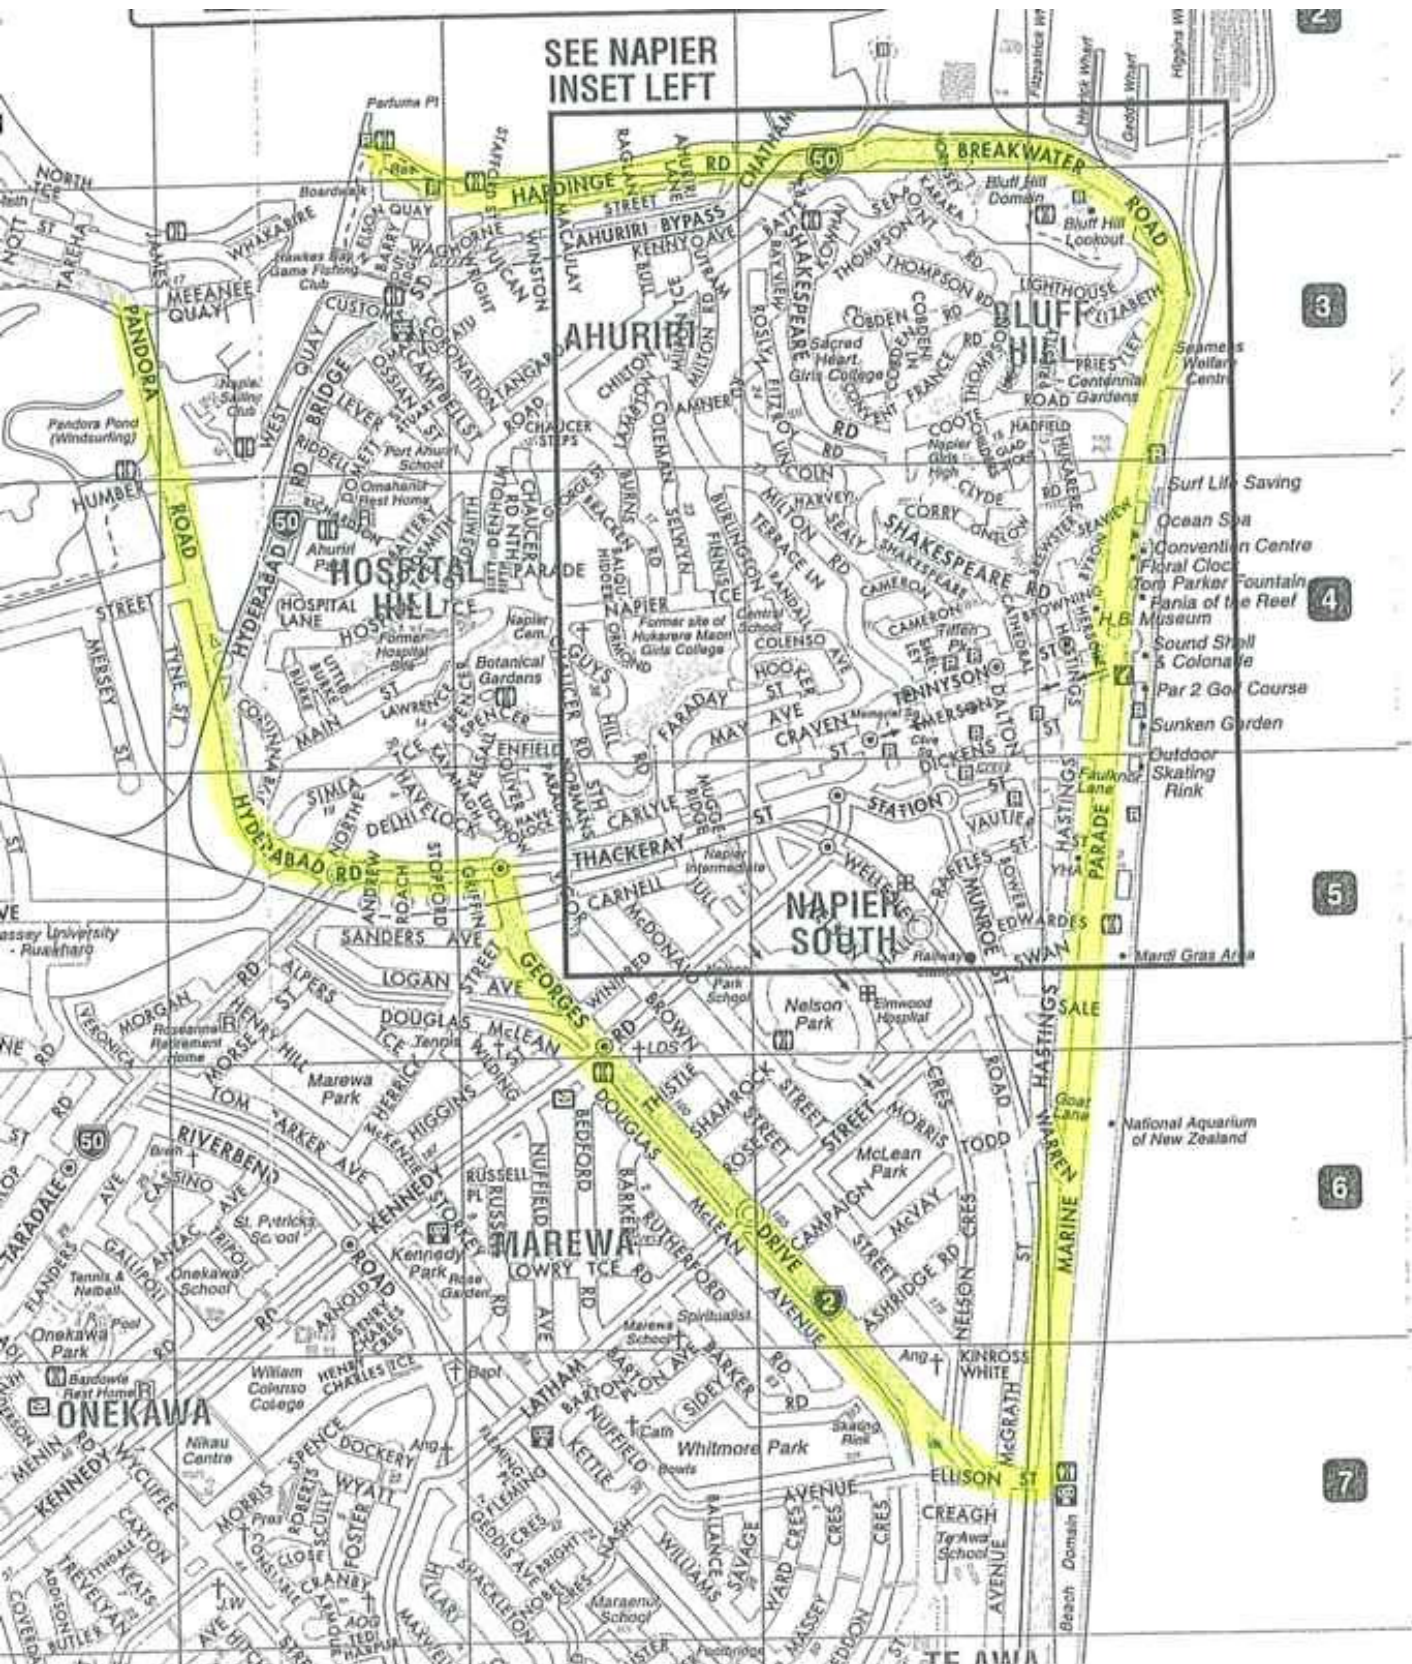

SEE NAPIER
INSET LEFT

AHURIRI

HOSPITAL HILL

NAPIER SOUTH

MAREWA

ONEKAWA

National Aquarium of New Zealand

Sunken Garden

Par 2 Golf Course

Sound Shell & Colonsa

Floral Clock

Tom Parker Fountain

Convention Centre

Ocean Spa

Surf Life Saving